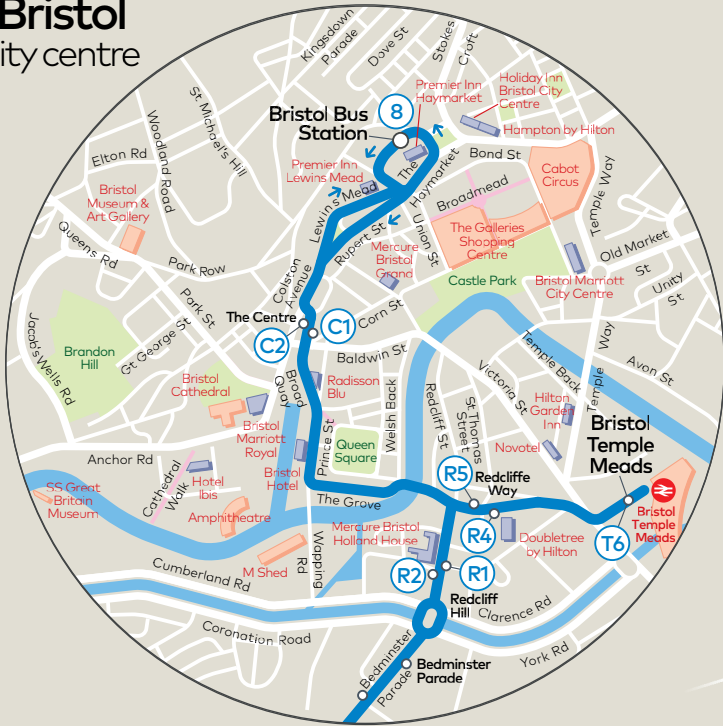

Bristol city centre

Bristol city centre
see inset to left

- Bus stop
- ➔ Direction of travel

AirportFlyer
Service A1