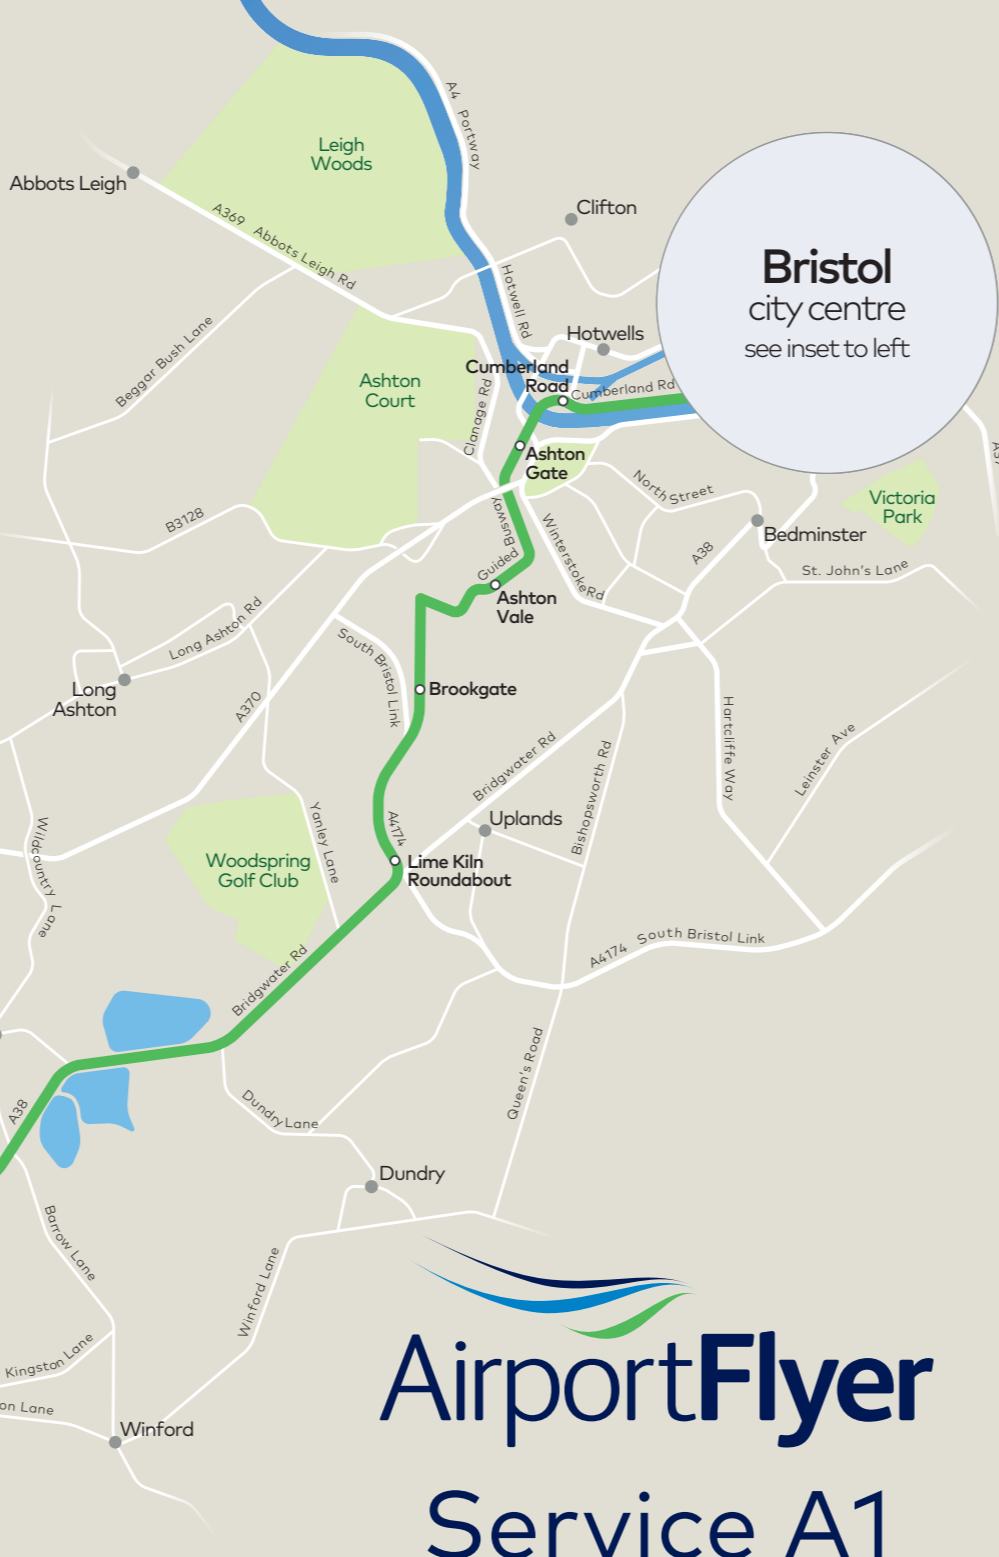

Express bus Service A1
timetable starting 28th October 2018

NEW
timetable
& route!

Bristol city centre

○ Bus stop
→ Direction of travel

Average journey time

(times may vary depending on time of travel)

- Start ○ Bristol Bus Station Bay (8)
- +2 mins ○ The Centre Stop (C1)
- +9 mins ○ Bristol Temple Meads Stop (T6)
- +10 mins ○ Redcliffe Way Stop (R4)
- +10 mins ○ Redcliff Hill Stop (R1)
- +12 mins ○ Wapping Wharf
- +14 mins ○ SS Great Britain
- +15 mins ○ Cumberland Road
- +16 mins ○ Ashton Gate
- +18 mins ○ Ashton Vale
- +20 mins ○ Brookgate
- +23 mins ○ Lime Kiln Roundabout
- +35 mins ○ Bristol Airport