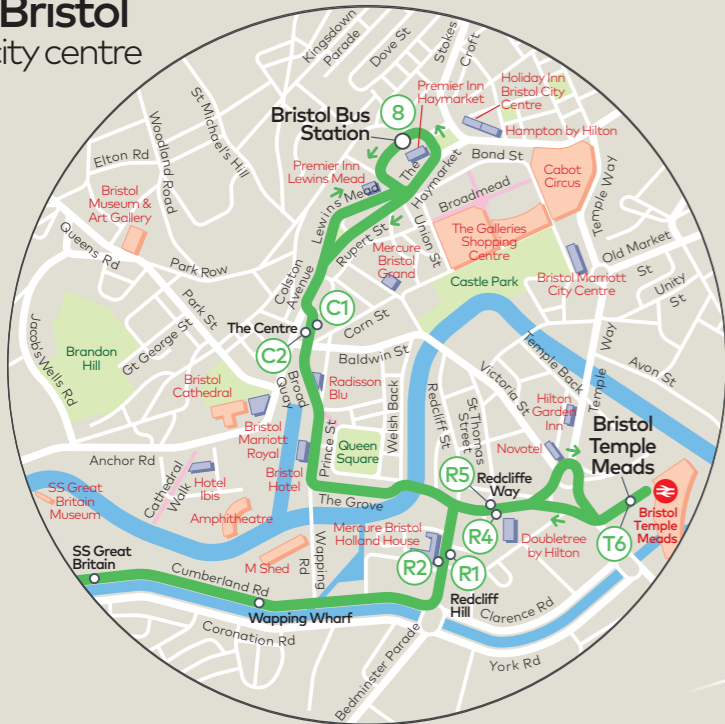

www.firstgroup.com/westofengland

Tel. **0345 602 0121**
(Monday to Saturday 7am to 7pm, Sunday 9am to 5pm)

Airport & flight information

Visit www.bristolairport.co.uk

Bristol Bus Station
Bristol Temple Meads ⇄
Bristol Airport

Express bus Service A1
timetable starting 28th October 2018

NEW
timetable
& route!

Bristol city centre

○ Bus stop
→ Direction of travel

Average journey time

(times may vary depending on time of travel)

- Start ○ Bristol Bus Station Bay (8)
- +2 mins ○ The Centre Stop (C1)
- +9 mins ○ Bristol Temple Meads Stop (T6)
- +10 mins ○ Redcliffe Way Stop (R4)
- +10 mins ○ Redcliff Hill Stop (R1)
- +12 mins ○ Wapping Wharf
- +14 mins ○ SS Great Britain
- +15 mins ○ Cumberland Road
- +16 mins ○ Ashton Gate
- +18 mins ○ Ashton Vale
- +20 mins ○ Brookgate
- +23 mins ○ Lime Kiln Roundabout
- +35 mins ○ Bristol Airport